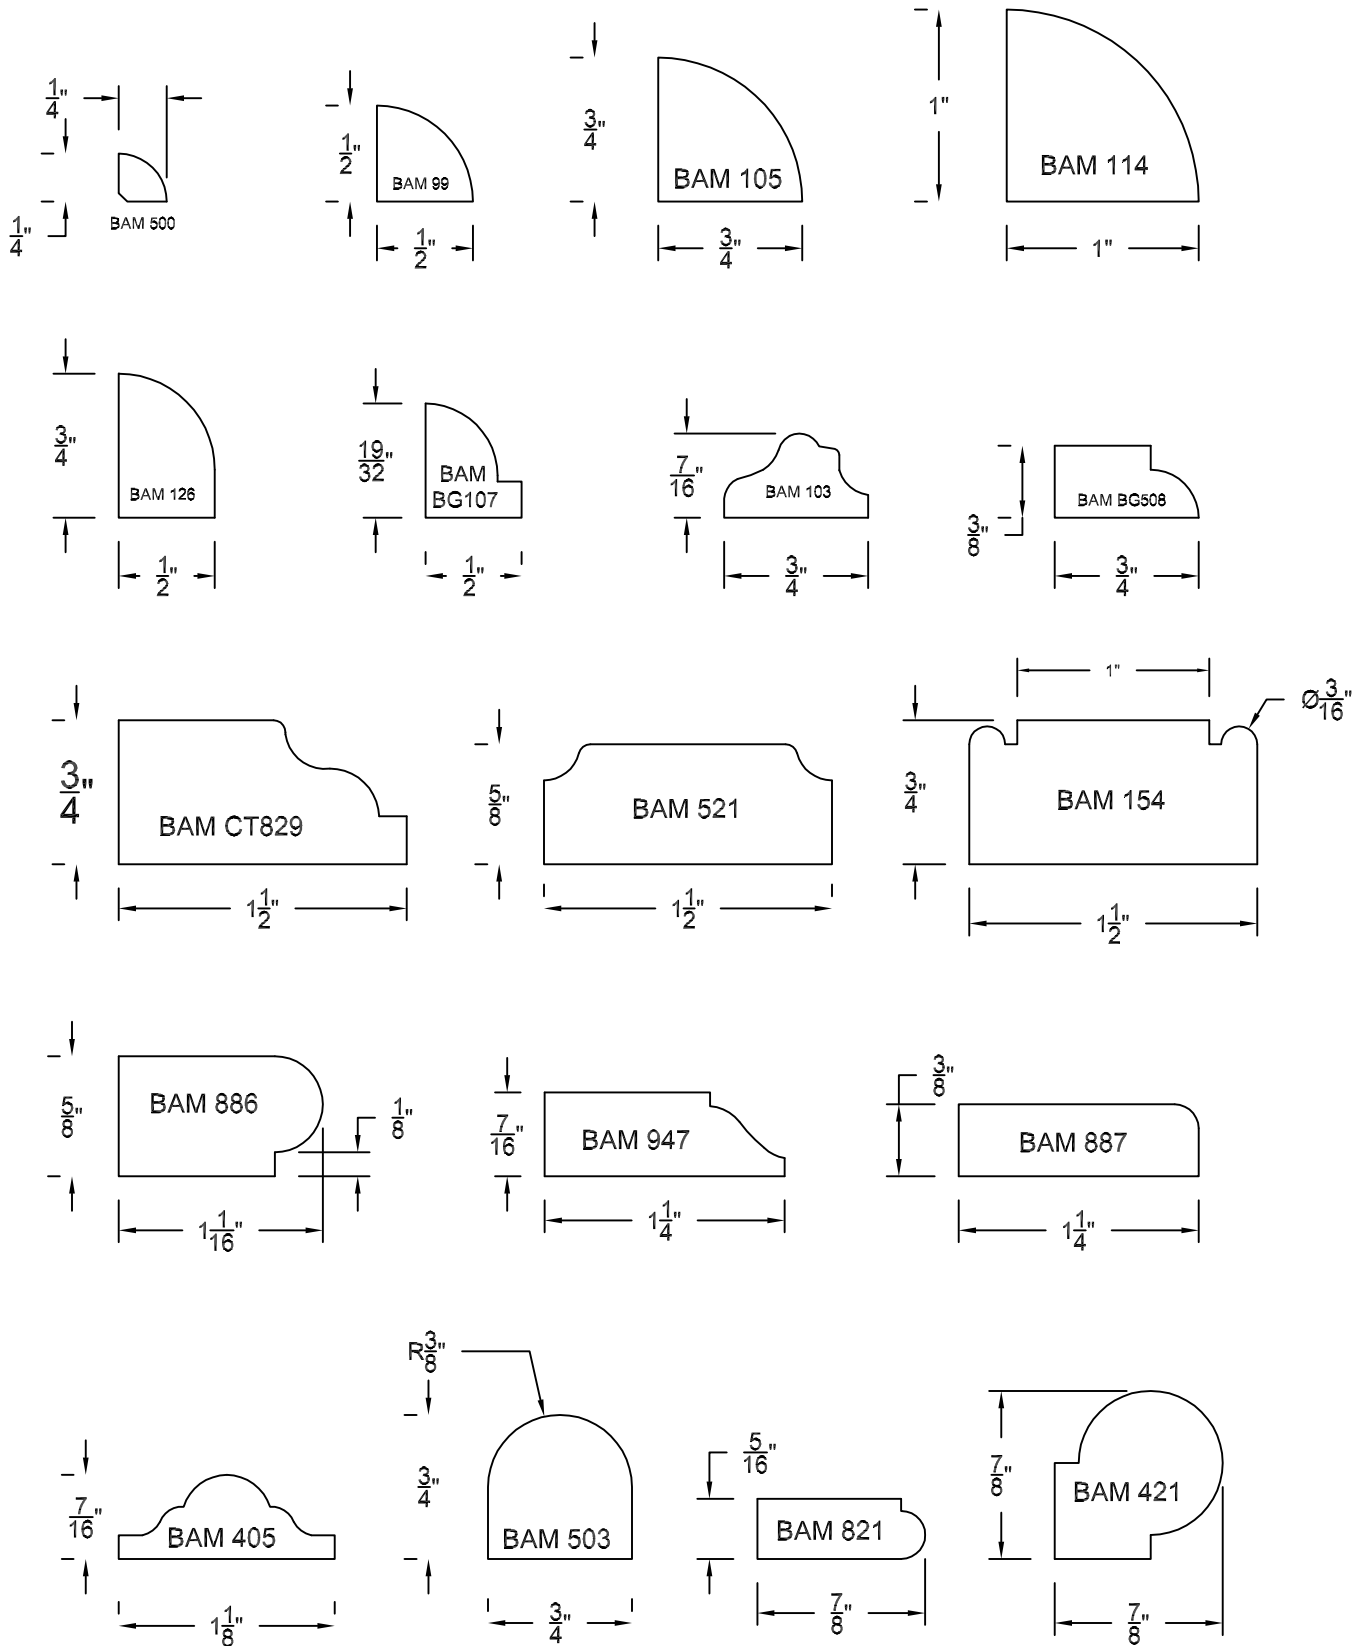

Stock Bar Rail Profiles

Stock Bar Rail & Accessories Profiles

Stock Half Round/Countertop Edge Profiles

Visit us at www.mouldings-etc.com

Stock Square/Inside Corner/Outside Corner Profiles

Visit us at www.mouldings-etc.com

Stock Panel/Detail Profiles

Stock Panel/Detail Profiles

Stock Quarter Round/Panel/Detail Profiles

Visit us at www.mouldings-etc.com

Keystone & New Additions

Stock Quarter Round/Panel/Detail Profiles

Scale~ 1:1